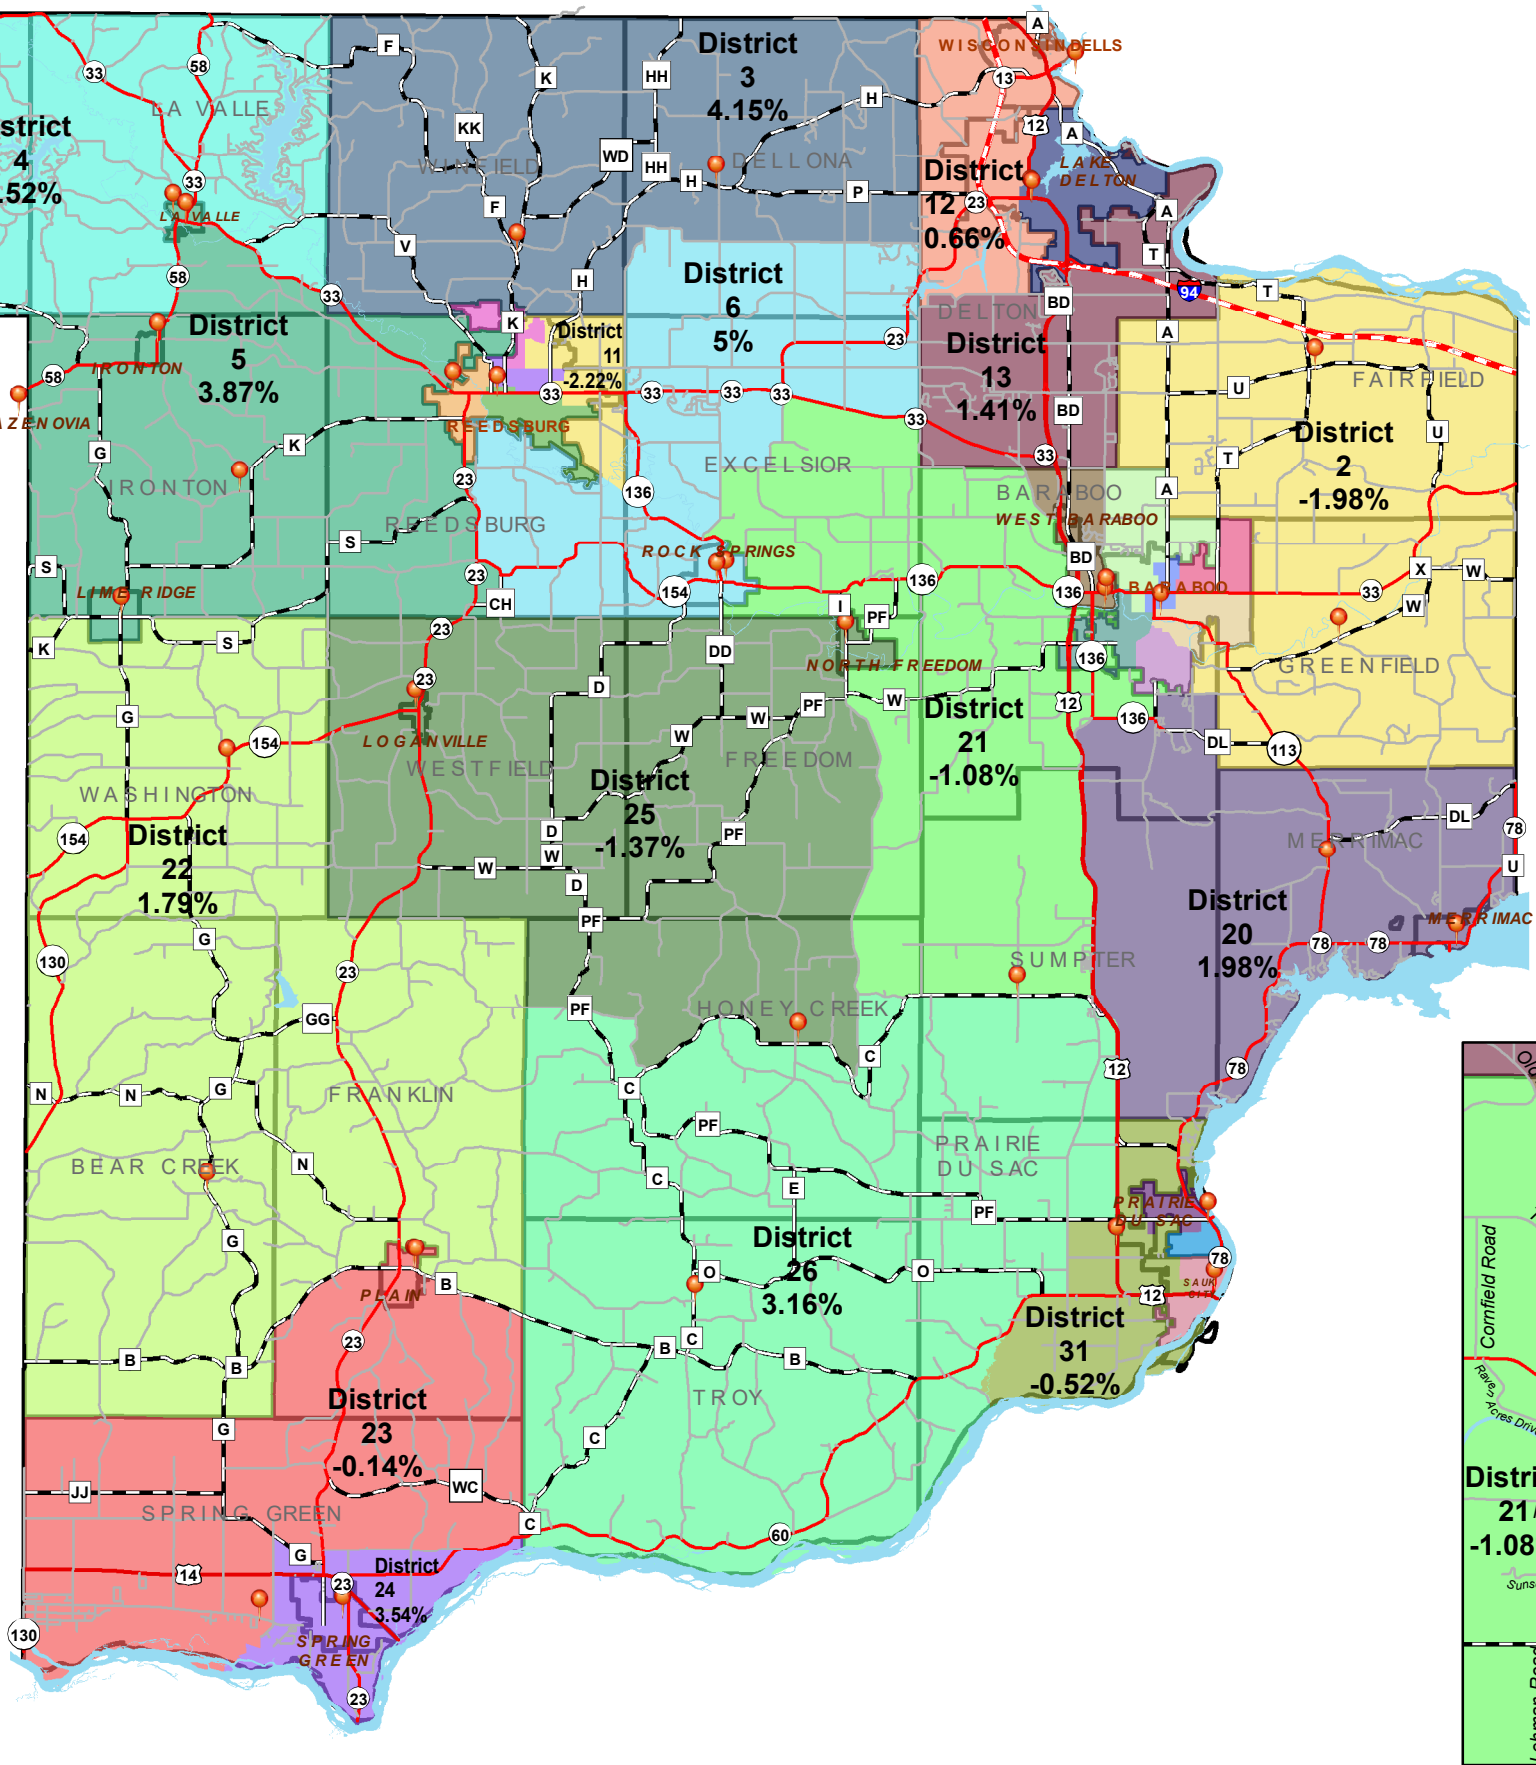

City of Baraboo