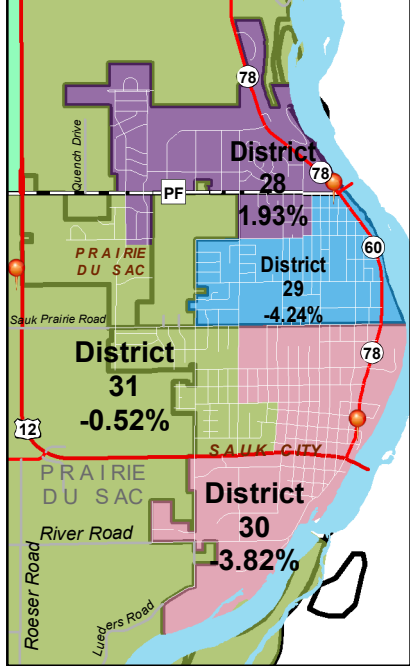

Prairie Du Sac Sauk City