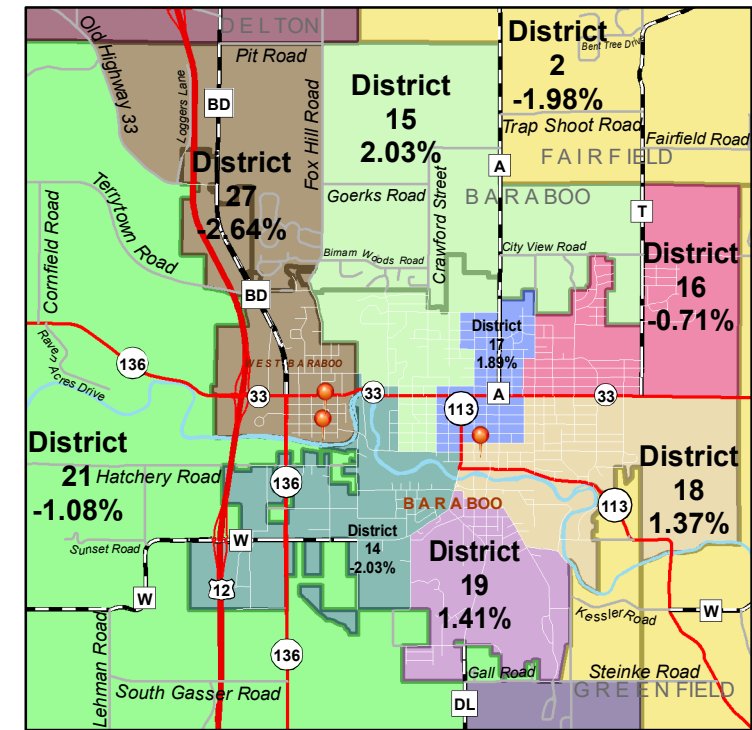

City of Baraboo