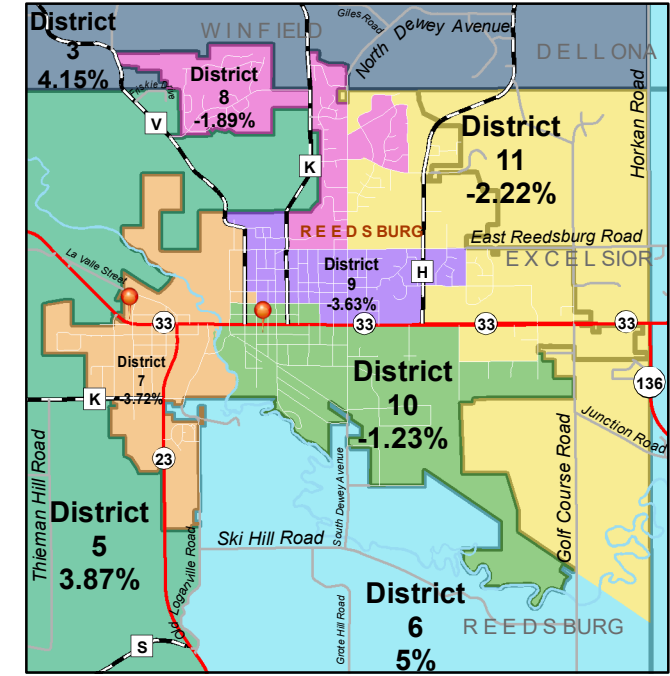

2020 SAUK COUNTY SUPERVISORY DISTRICTS

Legend

Polling Places

Sauk Supervisors

- District 1
- District 2
- District 3
- District 4
- District 5
- District 6
- District 7
- District 8
- District 9
- District 10
- District 11
- District 12
- District 13
- District 14
- District 15
- District 16
- District 17
- District 18
- District 19
- District 20
- District 21
- District 22
- District 23
- District 24
- District 25
- District 26
- District 27
- District 28
- District 29
- District 30
- District 31

Municipal Boundaries

Municipal Boundaries

City of Reedsburg