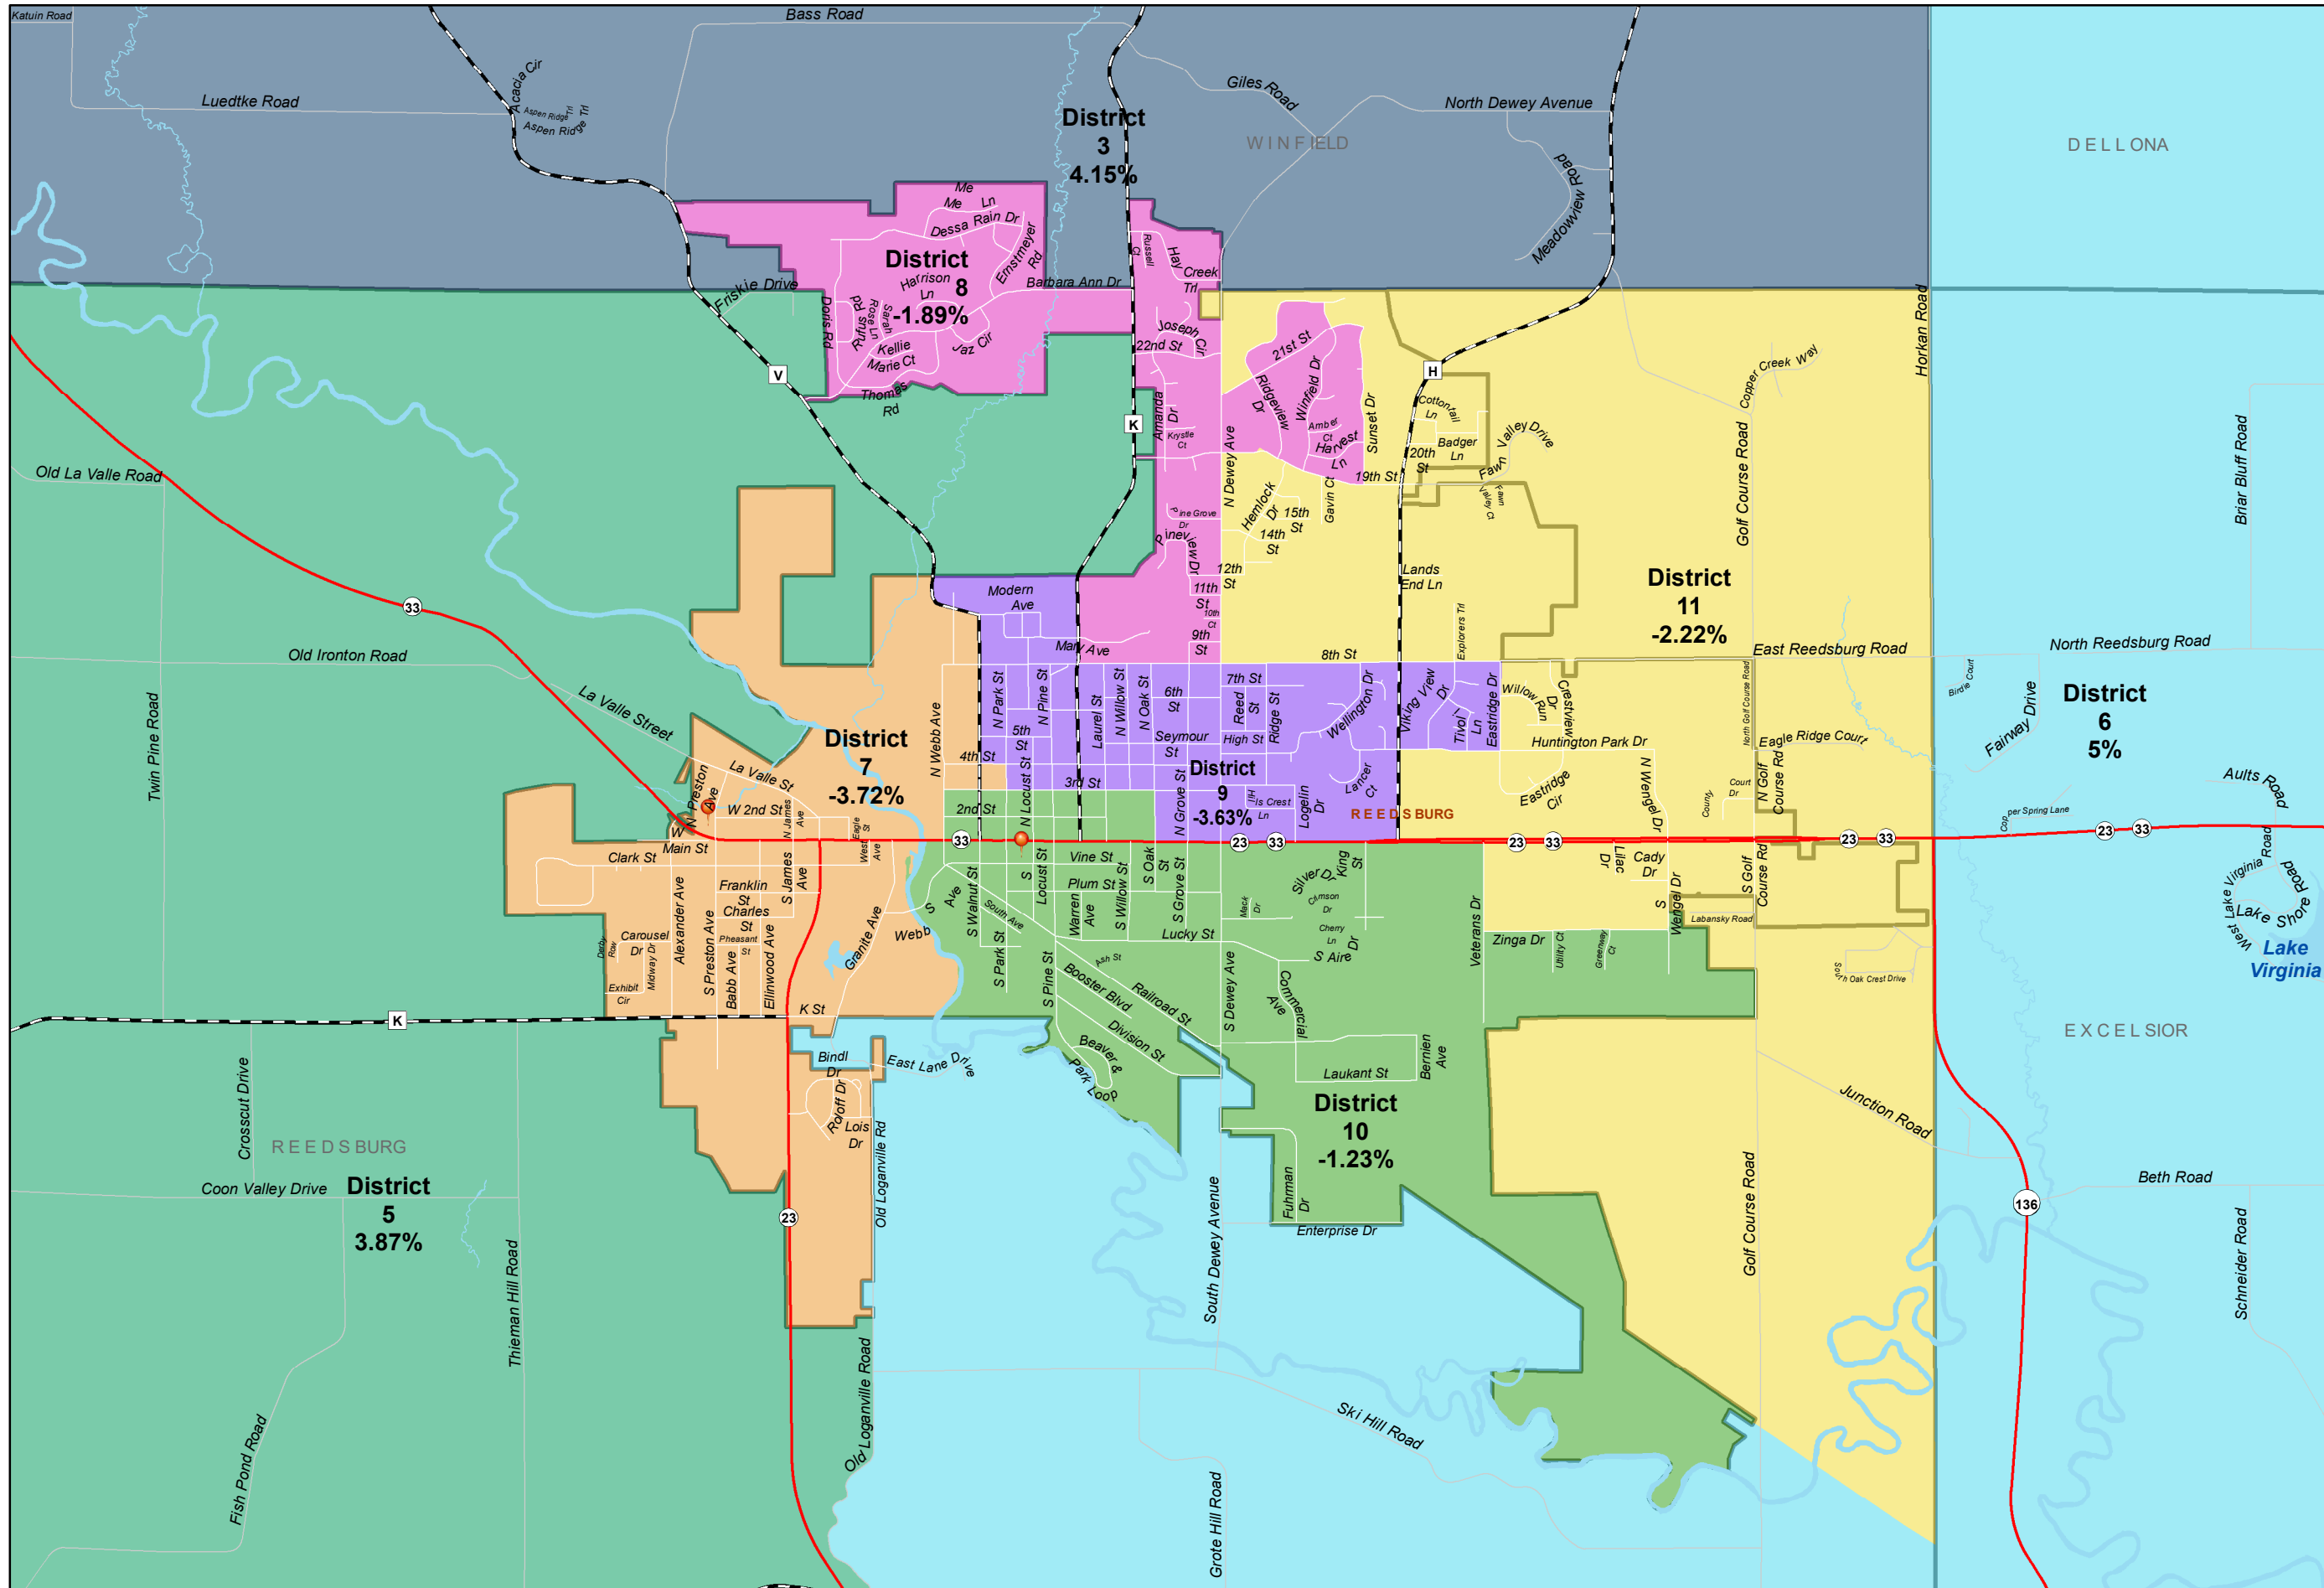

2020 REEDSBURG SUPERVISORY DISTRICTS

Legend

- Polling Places

Sauk Supervisors

DISTRICT

- District 3
- District 5
- District 6
- District 7
- District 8
- District 9
- District 10
- District 11

Municipal Boundaries

- Municipal Boundaries

Sauk County Land Information/GIS Department

SAUK COUNTY
WISCONSIN

FOR INFORMATIONAL PURPOSES ONLY
Sauk County does not attest to the accuracy of the data contained herein and makes no warranty with respect to its correctness or validity. Data contained in this map is limited by the method and accuracy of its collection.

0 0.1 0.2 0.3 0.4
Miles