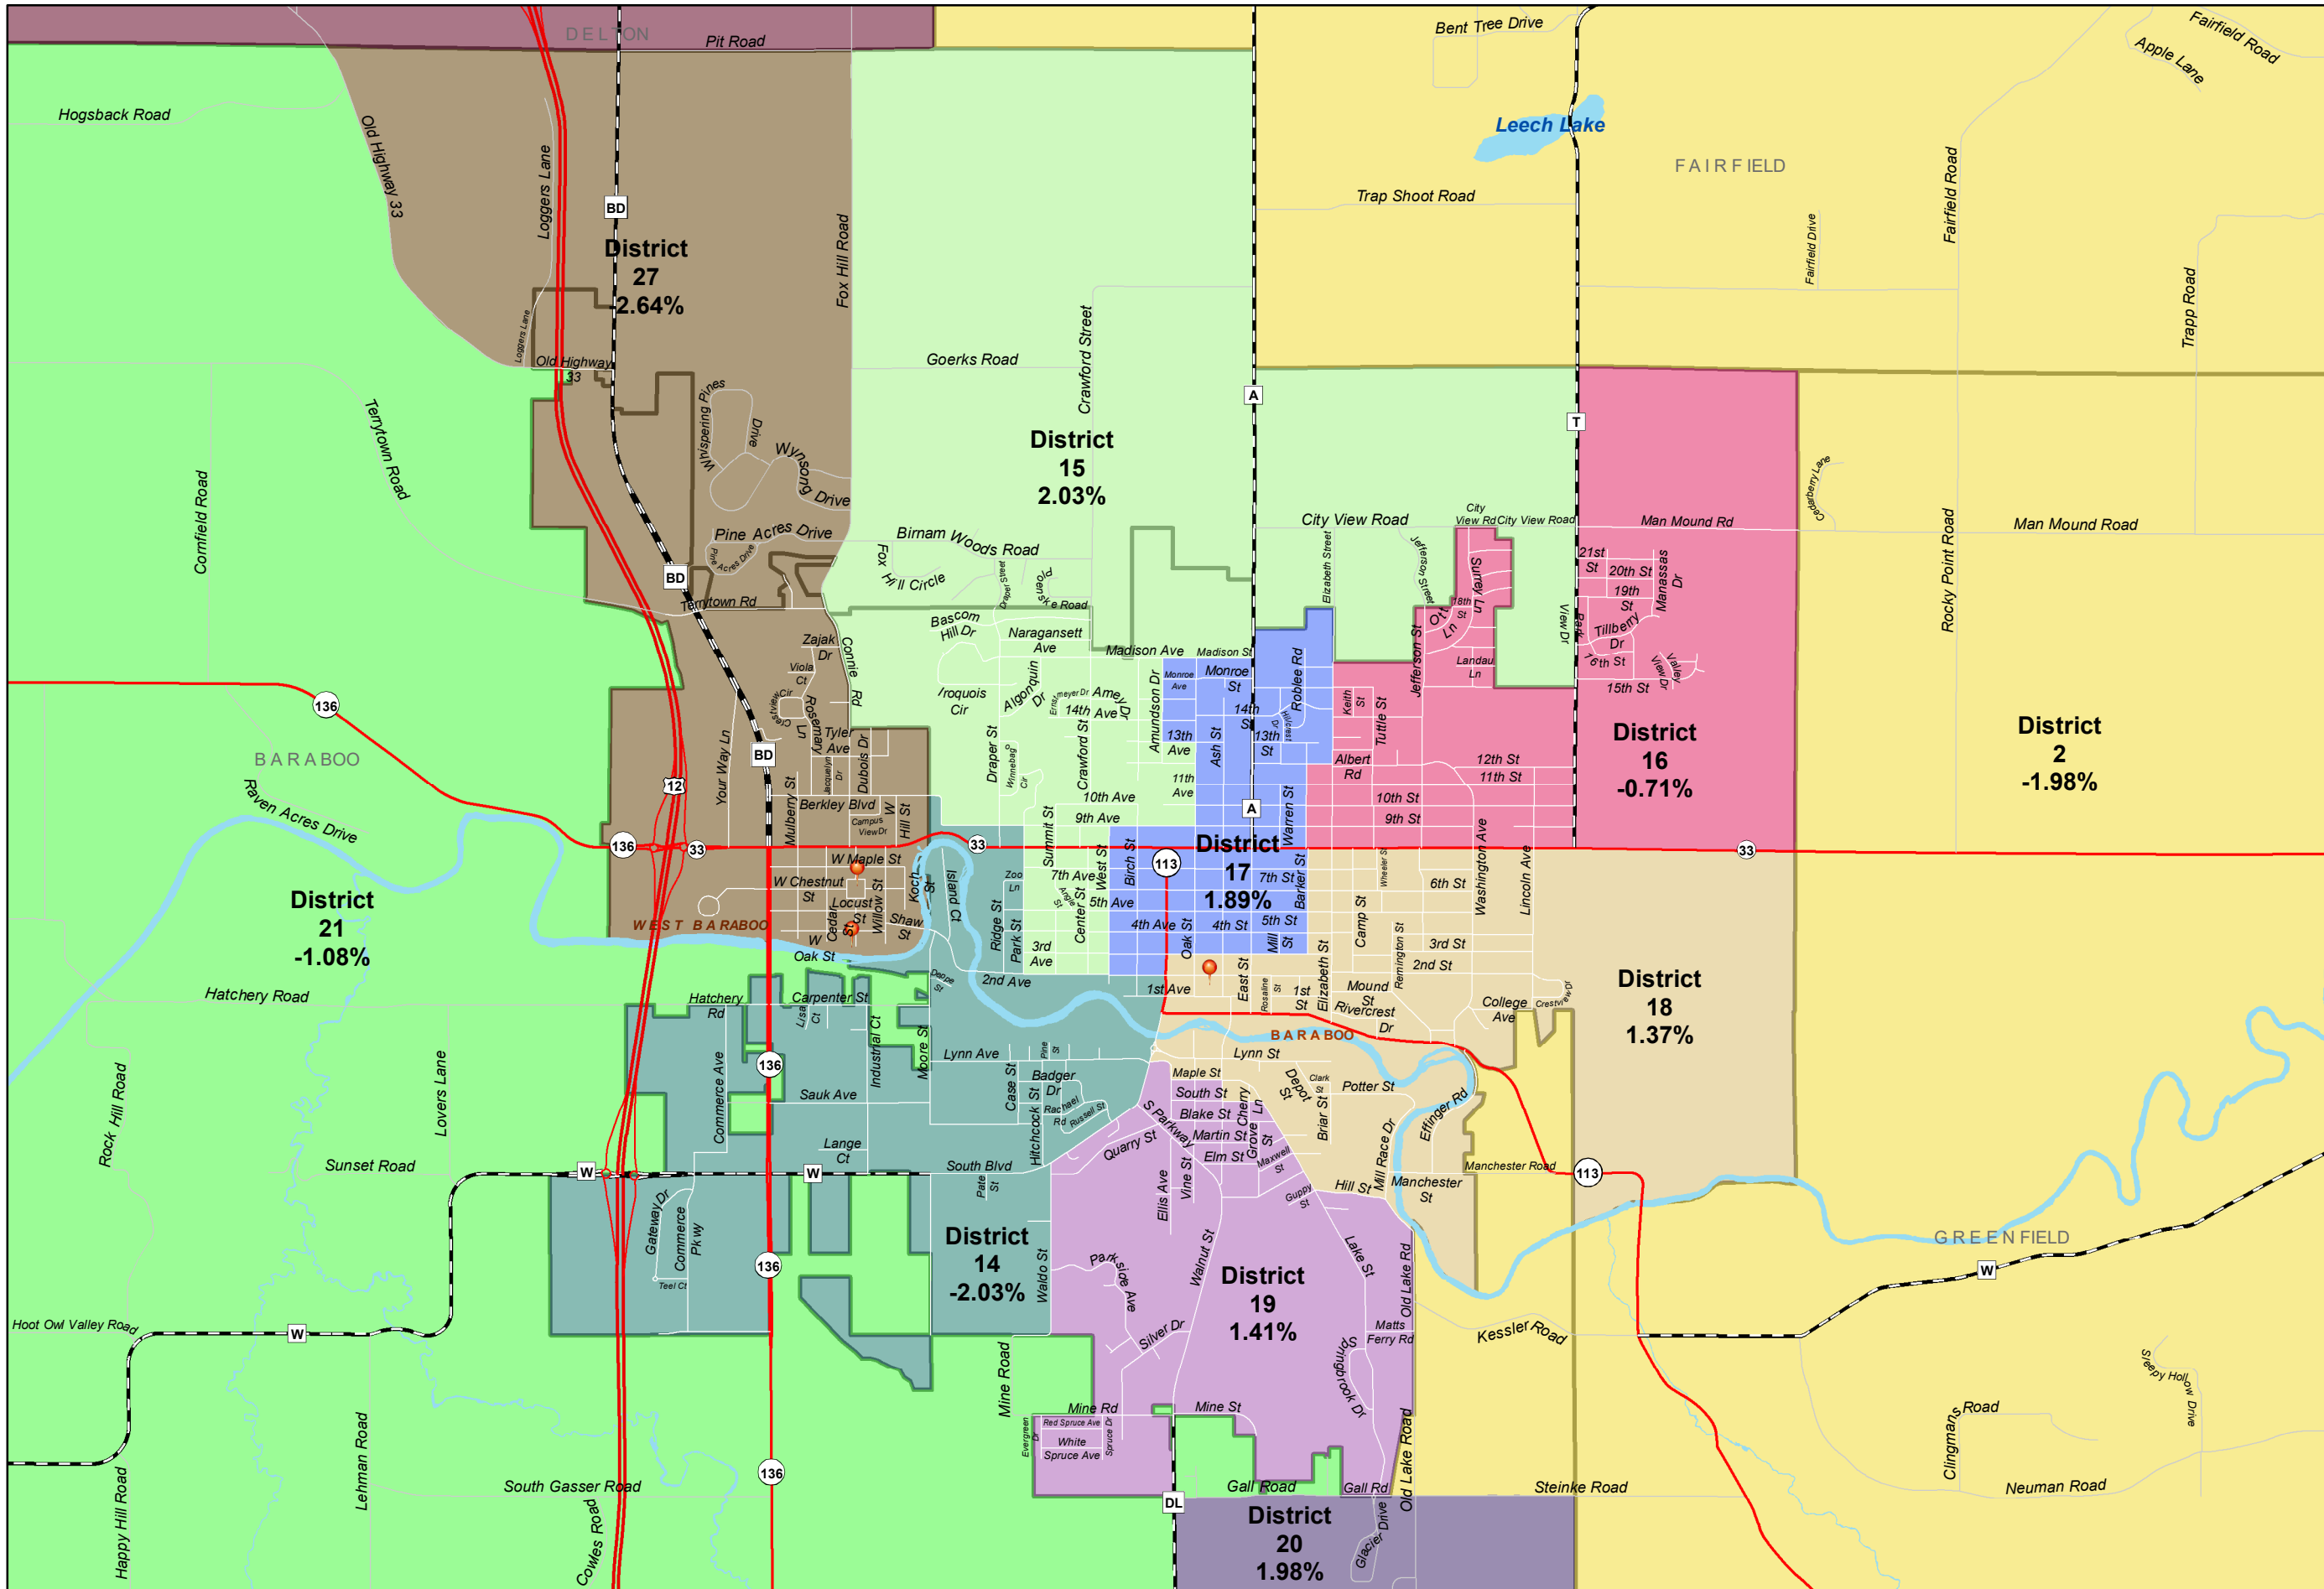

2020 BARABOO SUPERVISORY DISTRICTS

Legend

- Polling Places

Sauk Supervisors

DISTRICT

- District 2
- District 13
- District 14
- District 15
- District 16
- District 17
- District 18
- District 19
- District 20
- District 21
- District 27

Municipal Boundaries

- ▭ Municipal Boundaries

SAUK COUNTY WISCONSIN

FOR INFORMATIONAL PURPOSES ONLY
 Sauk County does not attest to the accuracy of the data contained herein and makes no warranty with respect to its correctness or validity. Data contained in this map is limited by the method and accuracy of its collection.

0 0.1 0.2 0.3 0.4 Miles