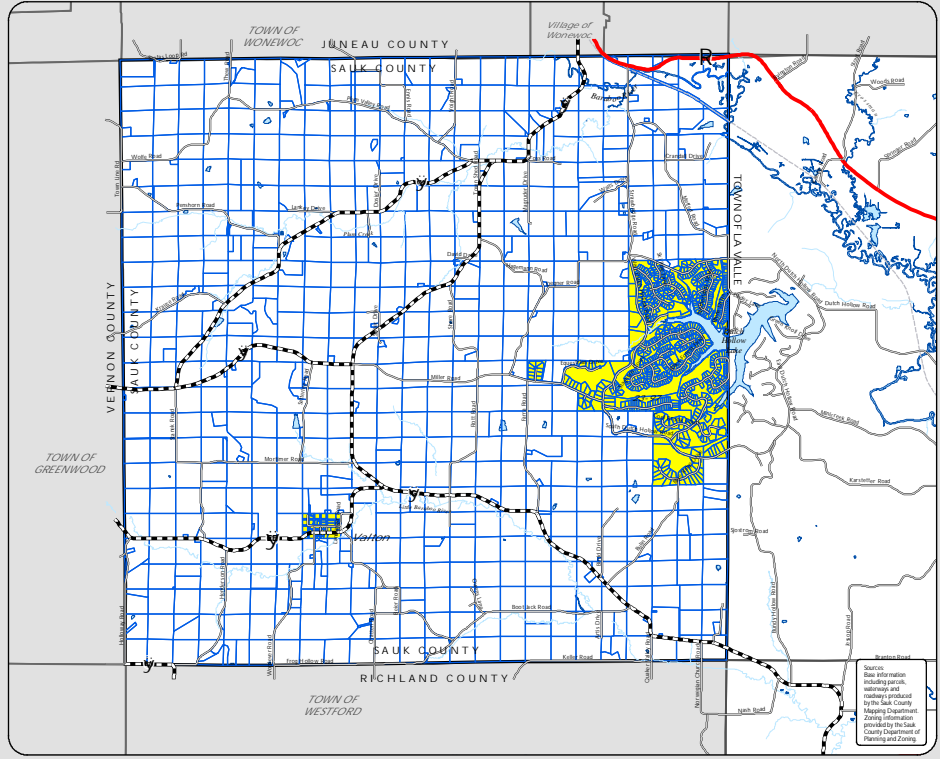

Zoning Districts

Legend

1. Zoning Districts
2. General Agriculture
   - Commercial
   - Single Family Residential
   - Recreation Commercial
   - County Park
   - Municipally Zoned
3. Boundaries
4. Parcel Boundary
   - Town of Woodland
   - Town Boundary
   - County Boundary
   - River/Stream
5. Transportation
6. State Highway
   - County Highway
   - Town Road
   - Municipal Street
   - "400" State Trail