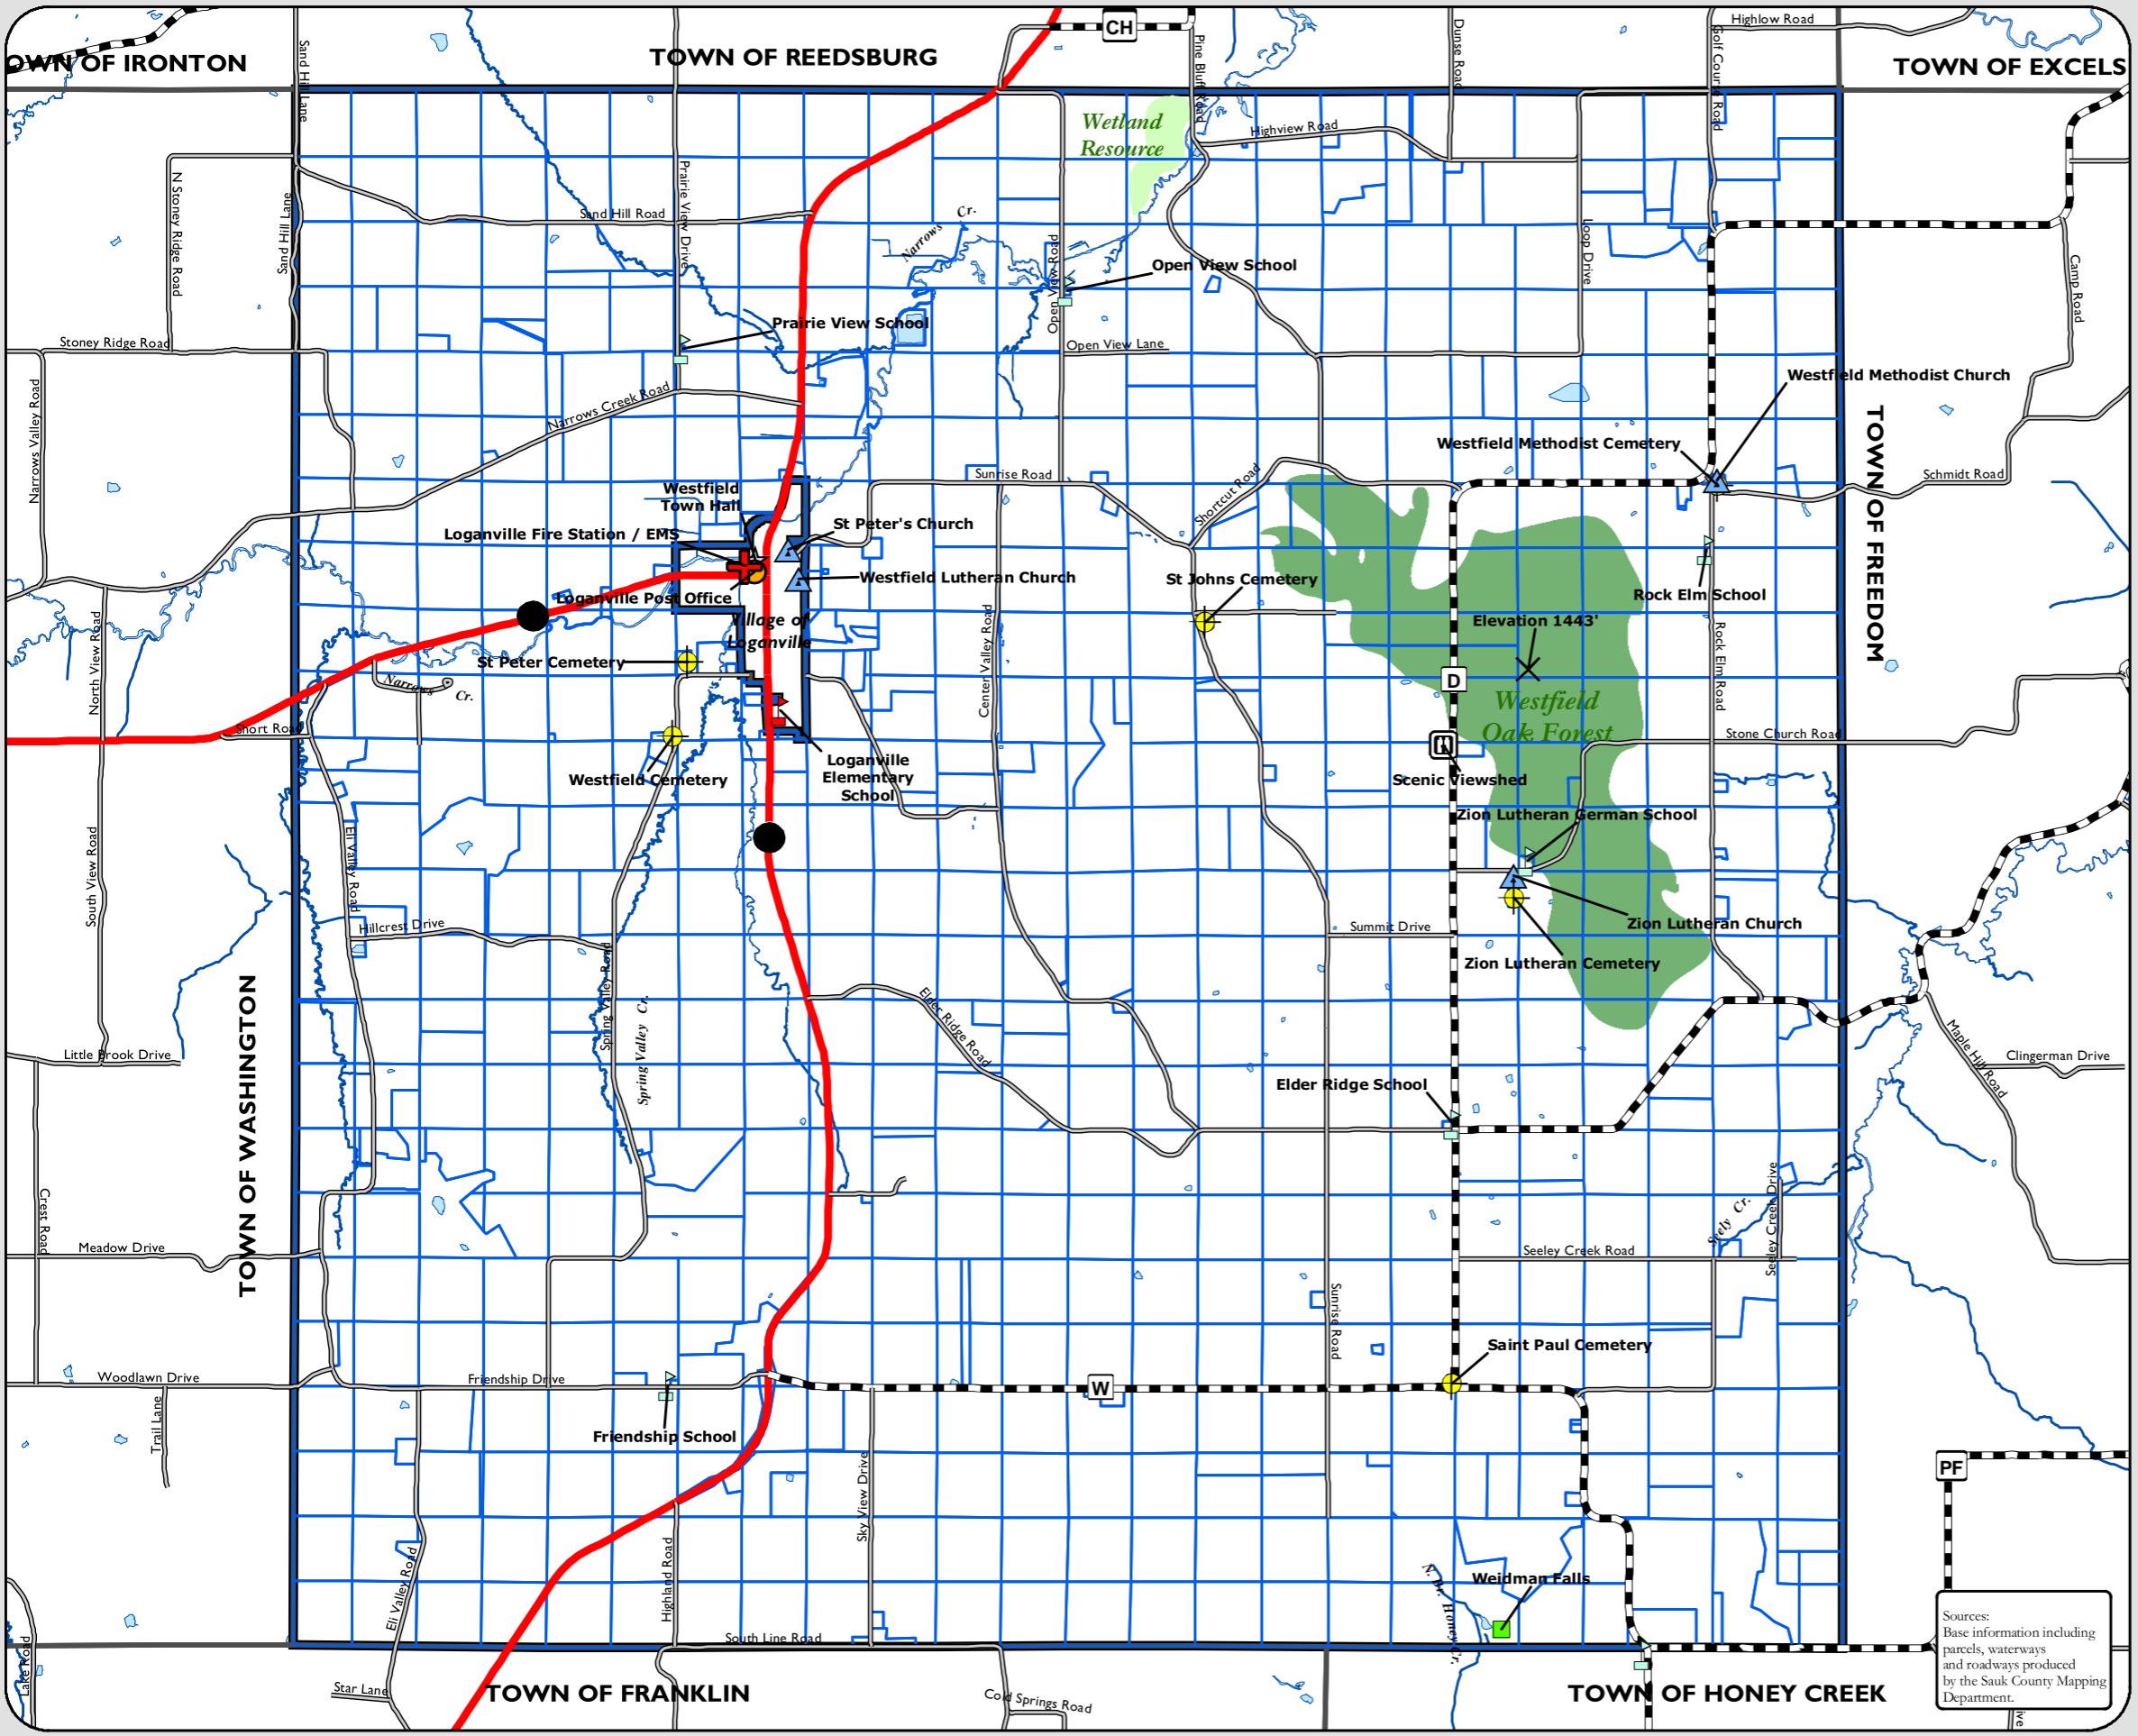

Community Resources

Legend

- Community Resources**
-  Loganville Elementary
 -  Cemetery
 -  Church
 -  Emergency Response
 -  Town Hall
 -  Significant Natural Areas
 -  Scenic Viewshed
 -  Historic School
 -  Wetland Resource
 -  Westfield Oak Forest
- Boundaries**
-  Town of Westfield
 -  Town Boundary
 -  Parcel
- Transportation**
-  State Highway
 -  County Highway
 -  Town Road

Sources:
Base information including parcels, waterways and roadways produced by the Sauk County Mapping Department.

Miles
0 0.375 0.75