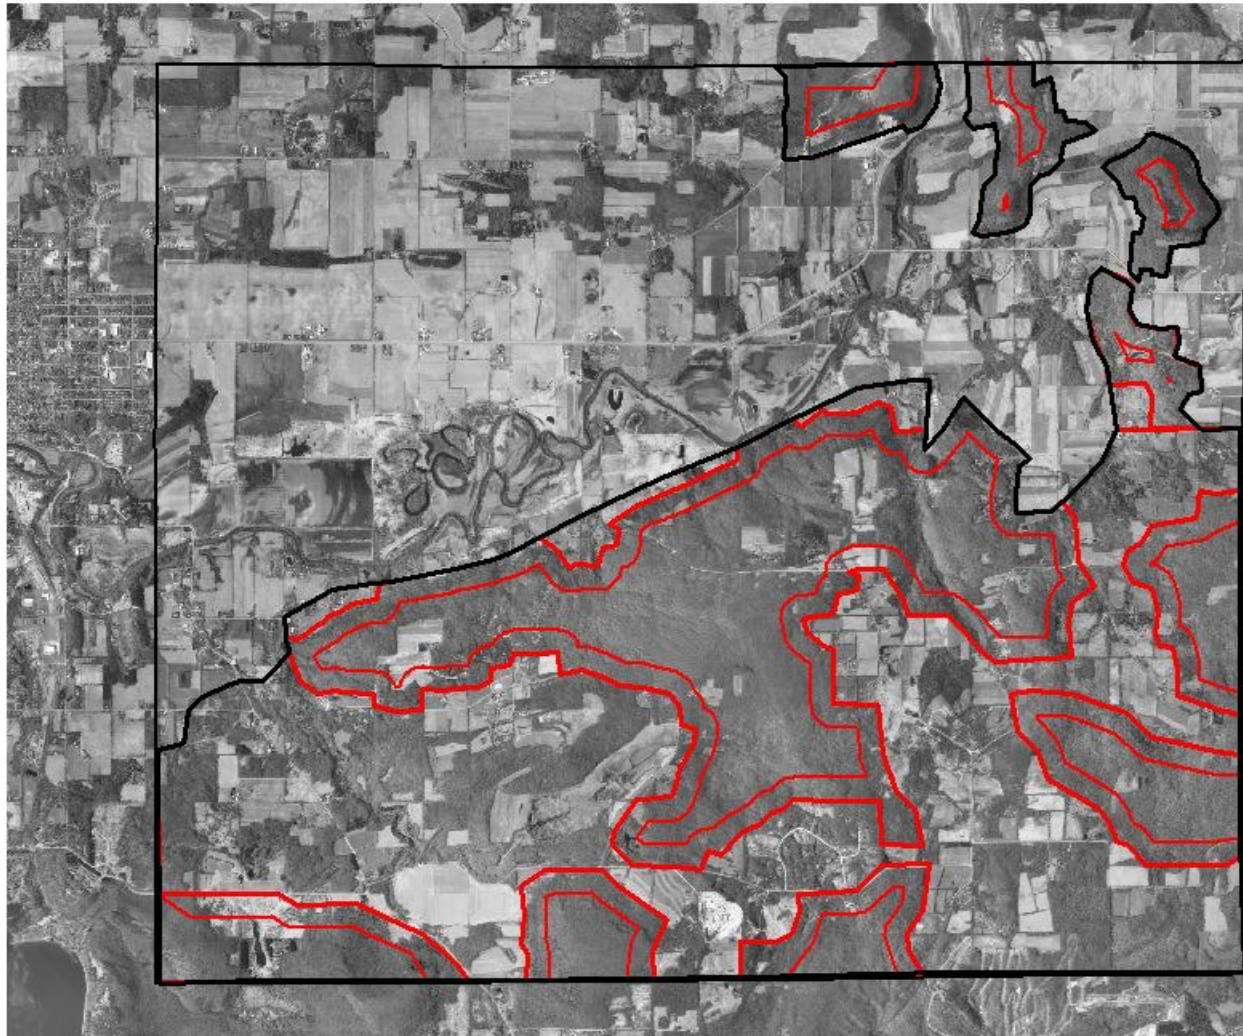

Town of Greenfield - Forest Protection Zones

-  Greenfield twshp.shp
-  Forest Protection Boundary
-  Forest Interior Blocks
-  Forest Core

Forest Interior Blocks (FIB's) are substantially un-fragmented habitat for forest interior wildlife. Small non-forest openings of up to 20 acres are included.

The Forest Core is the lighter line drawn 200 M inside the FIB, but is extended to the FIB line where forest habitat in adjoining townships contributes to interior habitat.

2 0 2 4 Miles