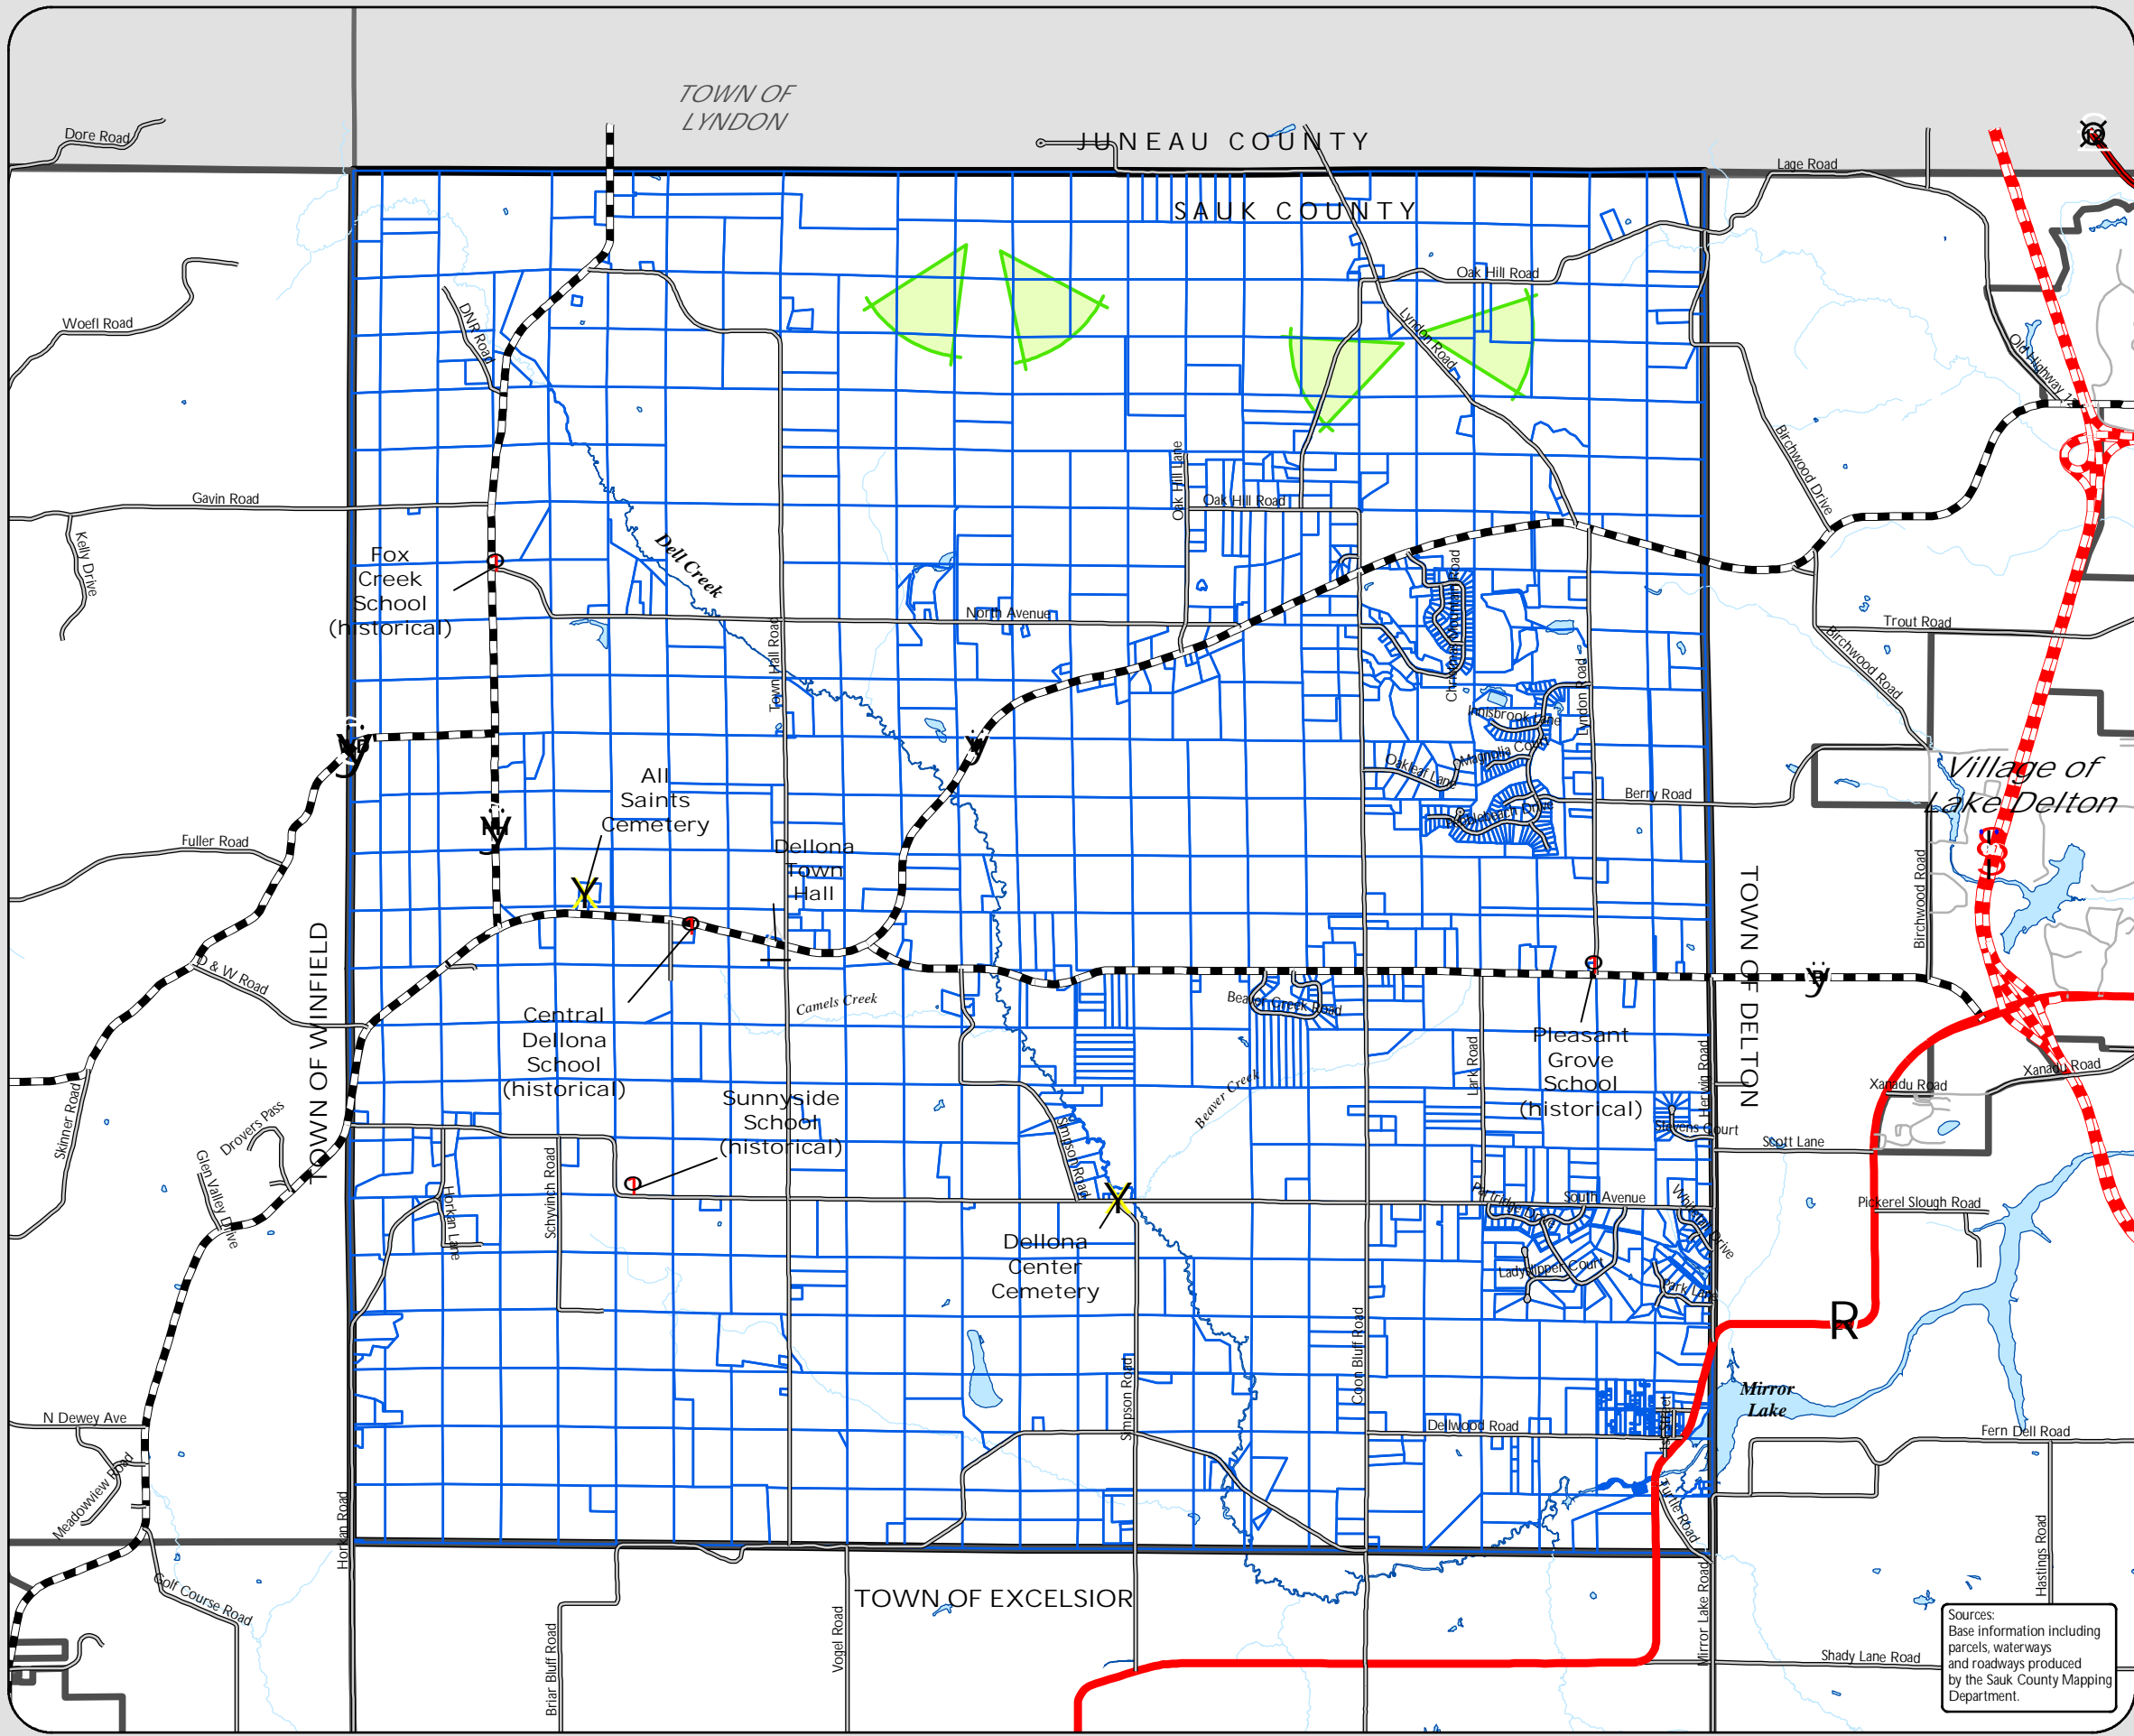

Community and Cultural Resources

Legend

Community/Cultural Resource

Scenic Viewshed

Cemetery

School

Town Hall

Boundaries

Parcel Boundary

River/Stream

County Boundary

Town of Dellona

Town Boundary

Transportation

Interstate Highway

United States Highway

State Highway

County Highway

Town Road

Municipal Street

Recreation Trail

Sources:
Base information including
parcels, waterways
and roadways produced
by the Sauk County Mapping
Department.